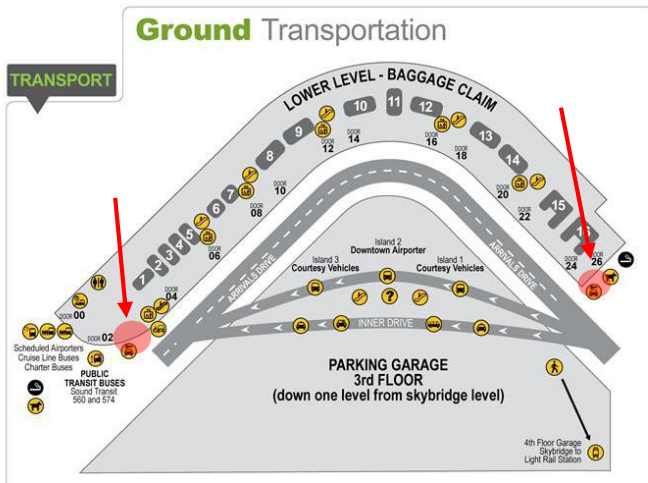

WRYMC  
2015

WRYMC 2015  
February 20 – 21, 2015  
**Airport to Hotel Directions**

Rental Car Facilities at Seatac:  
Alamo, Avis, Budget, Hertz, National,  
Advantage, Dollar, Enterprise, Thrifty, EZ,  
Fox, Payless, & Sixt

<http://www.portseattle.org/Sea-Tac/Parking-and-Transportation/Ground-Transportation/Pages/Rental-Cars.aspx>

**Directions:**

1. Follow the signs from your gate to “Main Terminal” (if you arrived at a different terminal) and then “Ground Transportation/Baggage Claim”.

**Parking Garage Access to Main Terminal**

**2. Driving Directions:**

- A. Leave the Rental Car Facility 3150 S. 160<sup>th</sup> Street, Seatac, WA 98188
- B. Get on WA-518E
- C. Take I-405N (North) toward Renton/Bellevue
- D. Take Exit 13B For NE 8<sup>th</sup> Street