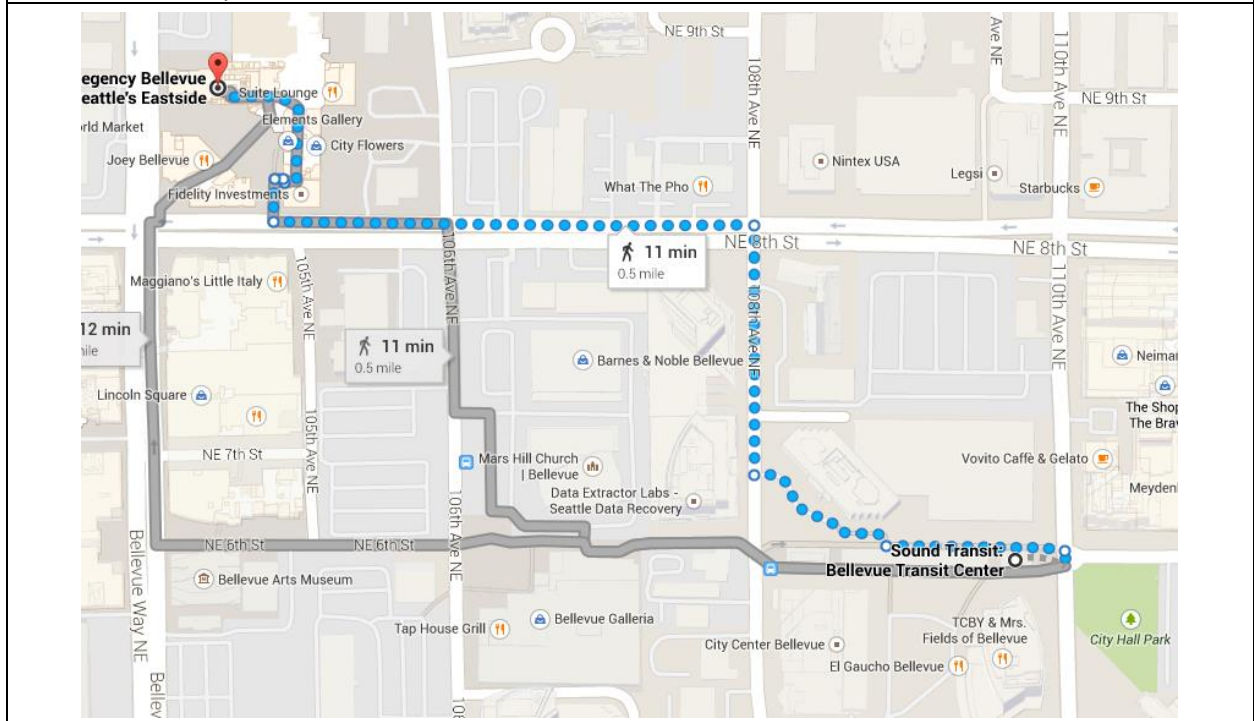

**Directions:**

1. Follow the signs from your gate to “Main Terminal” (if you arrived at a different terminal) and then “Ground Transportation/Baggage Claim”

2. Take the ST 560 from Bay 2 to the Bellevue Transit Center [560 BUS SCHEDULE](#)
3. Walk from the Bellevue Transit Center 0.5 miles to the Hyatt Regency Bellevue Hotel 900 Bellevue Way NE, Bellevue, WA 98004 [WALKING DIRECTIONS HERE](#)

**Directions:**

1. Follow the signs from your gate to “Main Terminal” (if you arrived at a different terminal) and then “Ground Transportation/Baggage Claim”

2. Most affordable option: <http://shuttleexpress.hudsonltd.net/res?USERIDENTRY=asce&LOGON=GO>
3. Take the Shuttle Express from Bay 0 to the Hyatt Regency Bellevue 900 Bellevue Way NE, Bellevue, WA 98004

**Directions:**

1. Follow the signs from your gate to “Main Terminal” (if you arrived at a different terminal) and then “Ground Transportation/Baggage Claim”. Walk across the Skybridge at level 4 and take the elevator to the 3<sup>rd</sup> floor of the Parking Garage. Look for signs that say “Taxi”.

**Parking Garage Access to Main Terminal**

**2. Driving Directions:**

- A. Leave the Rental Car Facility 3150 S. 160<sup>th</sup> Street, Seatac, WA 98188
- B. Get on WA-518E
- C. Take I-405N (North) toward Renton/Bellevue
- D. Take Exit 13B For NE 8<sup>th</sup> Street