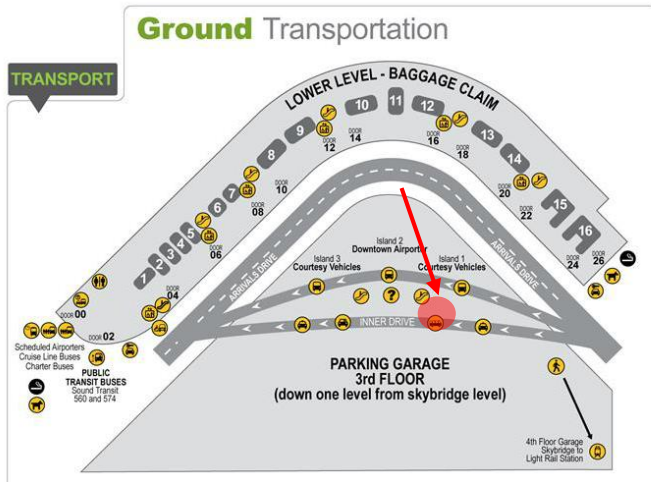

**Directions:**

1. Follow the signs from your gate to “Main Terminal” (if you arrived at a different terminal) and then “Ground Transportation/Baggage Claim”

2. Take the ST 560 from Bay 2 to the Bellevue Transit Center [560 BUS SCHEDULE](#)
3. Walk from the Bellevue Transit Center 0.5 miles to the Hyatt Regency Bellevue Hotel 900 Bellevue Way NE, Bellevue, WA 98004 [WALKING DIRECTIONS HERE](#)

**Directions:**

1. Follow the signs from your gate to “Main Terminal” (if you arrived at a different terminal) and then “Ground Transportation/Baggage Claim”

2. Most affordable option: <http://shuttleexpress.hudsonltd.net/res?USERIDENTRY=asce&LOGON=GO>
3. Take the Shuttle Express from Bay 0 to the Hyatt Regency Bellevue 900 Bellevue Way NE, Bellevue, WA 98004

**Directions:**

1. Follow the signs from your gate to “Main Terminal” (if you arrived at a different terminal) and then “Ground Transportation/Baggage Claim”. Walk across the Skybridge at level 4 and take the elevator to the 3<sup>rd</sup> floor of the Parking Garage. Look for signs that say “Taxi”.

**Parking Garage Access to Main Terminal**

**2. Driving Directions:**

- A. Leave the Rental Car Facility 3150 S. 160<sup>th</sup> Street, Seatac, WA 98188
- B. Get on WA-518E
- C. Take I-405N (North) toward Renton/Bellevue
- D. Take Exit 13B For NE 8<sup>th</sup> Street