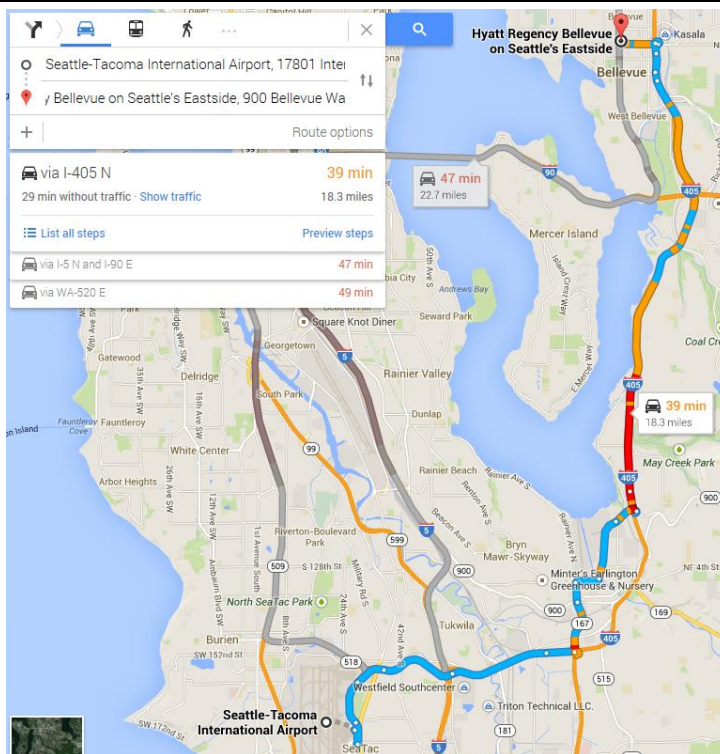

**Directions:**

1. Follow the signs from your gate to “Main Terminal” (if you arrived at a different terminal) and then “Ground Transportation/Baggage Claim”

2. Take the ST 560 from Bay 2 to the Bellevue Transit Center [560 BUS SCHEDULE](#)
3. Walk from the Bellevue Transit Center 0.5 miles to the Hyatt Regency Bellevue Hotel 900 Bellevue Way NE, Bellevue, WA 98004 [WALKING DIRECTIONS HERE](#)

WRYMC 2015  
 February 20 – 21, 2015  
**Airport to Hotel Directions**

Shuttle Express <a href="#">Shuttle Express WRYMC Site Here</a>	\$34.00 Round Trip Special WRYMC Pricing. Must be arranged through site provided.
--	--

**Directions:**

1. Follow the signs from your gate to “Main Terminal” (if you arrived at a different terminal) and then “Ground Transportation/Baggage Claim”

2. Most affordable option: <http://shuttleexpress.hudsonltd.net/res?USERIDENTRY=asce&LOGON=GO>
3. Take the Shuttle Express from Bay 0 to the Hyatt Regency Bellevue 900 Bellevue Way NE, Bellevue, WA 98004

**Parking Garage Access to Main Terminal**

**2. Driving Directions:**

- A. Leave the Rental Car Facility 3150 S. 160<sup>th</sup> Street, Seatac, WA 98188
- B. Get on WA-518E
- C. Take I-405N (North) toward Renton/Bellevue
- D. Take Exit 13B For NE 8<sup>th</sup> Street