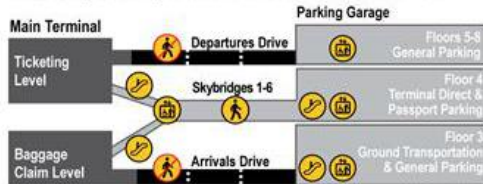

**Ground Transportation**

PARKING GARAGE  
3rd FLOOR  
(down one level from skybridge level)

**Parking Garage Access to Main Terminal**

2. Some Taxi Companies: [Eastside for Hire](#) or [Stita Taxi](#) or [Bellevue Taxi Service](#)

WRYMC  
2015

WRYMC 2015  
February 20 – 21, 2015  
**Airport to Hotel Directions**

Rental Car Facilities at Seatac:  
Alamo, Avis, Budget, Hertz, National,  
Advantage, Dollar, Enterprise, Thrifty, EZ,  
Fox, Payless, & Sixt

<http://www.portseattle.org/Sea-Tac/Parking-and-Transportation/Ground-Transportation/Pages/Rental-Cars.aspx>

**Directions:**

1. Follow the signs from your gate to “Main Terminal” (if you arrived at a different terminal) and then “Ground Transportation/Baggage Claim”.

**Parking Garage Access to Main Terminal**

**2. Driving Directions:**

- A. Leave the Rental Car Facility 3150 S. 160<sup>th</sup> Street, Seatac, WA 98188
- B. Get on WA-518E
- C. Take I-405N (North) toward Renton/Bellevue
- D. Take Exit 13B For NE 8<sup>th</sup> Street