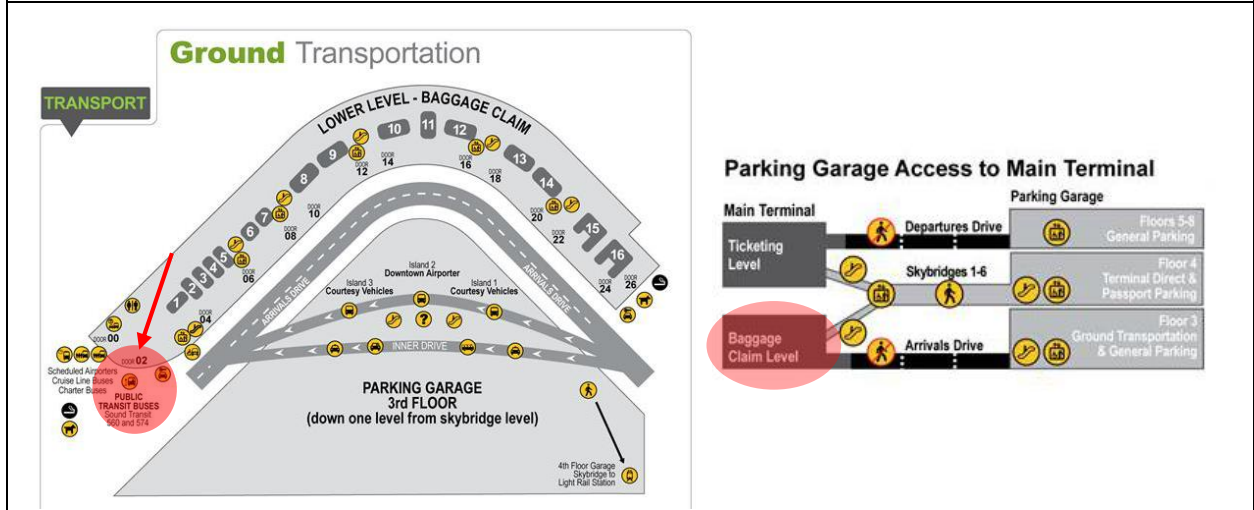

Directions:

1. Follow the signs from your gate to “Main Terminal” (if you arrived at a different terminal) and then “Ground Transportation/Baggage Claim”