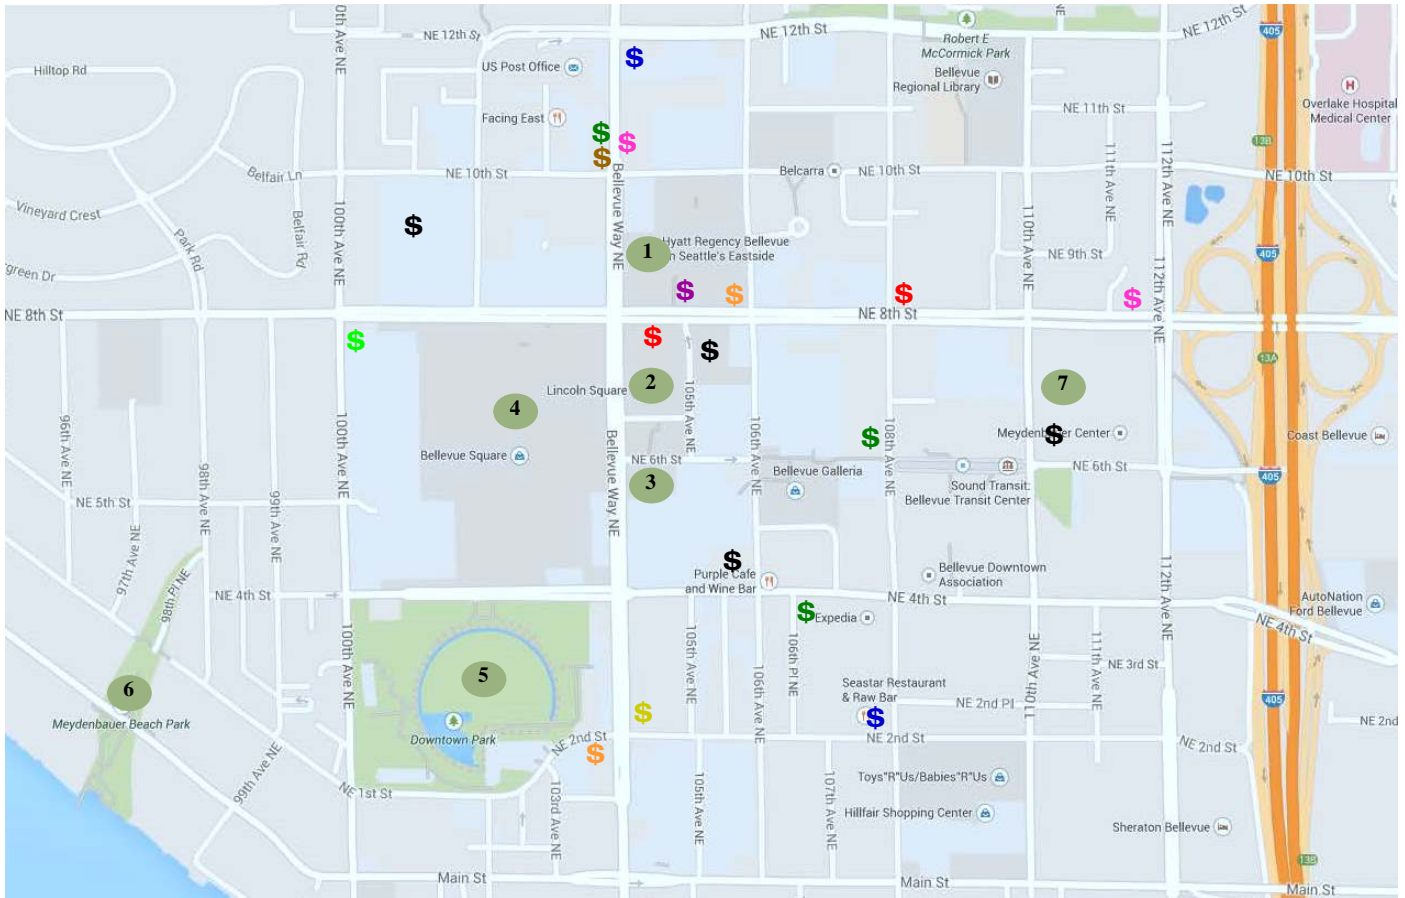

## HOTEL AREA ATTRACTIONS - DINING

**1 HYATT REGENCY BELLEVUE**  
900 BELLEVUE WAY NE

- 2 BELLEVUE PLACE**  
DANIEL'S BROILER  
EQUES  
JOEY BELLEVUE  
NEEDS DELI | MERCHANTILE  
SUITE RESTAURANT/LOUNGE  
TULLY'S COFFEE  
ZEN EXPRESS

- 3 LINCOLN SQUARE**  
CYPRESS LOUNGE & WINE BAR  
DIN TAI FUNG  
EARLS KITCHEN & BAR  
LUCKY STRIKE LANES & POWER PLAY  
MAGGIANO'S LITTLE ITALY  
McCORMICK & SCHMICK'S  
PADDY COYNE'S IRISH PUB  
PALOMINO RUSTICO  
PARLOR BILLIARDS & LOUNGE  
PEARL BAR & DINING  
TULLY'S COFFEE

- 6 TOPOLINO'S PIZZA**  
**7 CALIFORNIA PIZZA KITCHEN**  
**8 ROCK BOTTOM RESTAURANT & BREWERY**  
**9 LOT NO. 3**  
PURPLE CAFÉ & WINE BAR  
POTBELLY SANDWICH SHOP  
**10 MOD PIZZA**  
**11 MEDITERRANEAN KITCHEN**  
HOKKAIDO RAMEN YUNTOUKA  
**12 GARLIC CRUSH**  
**13 SUSHI MARU**  
**14 CHIPOTLE MEXICAN GRILL**  
**15 CAFFE LADRO**  
**16 KOBE RESTAURANT**  
SUBWAY  
**17 WHAT THE PHO**  
**18 BOILING POINT**  
FACING EAST

- 1 HYATT REGENCY BELLEVUE**  
900 BELLEVUE WAY NE
- 2 LINCOLN SQUARE**  
SHOPPING MALL  
LUCKY STRIKE LANES & POWER PLAY  
PARLOR BILLIARDS & LOUNGE  
LINCOLN SQUARE CINEMAS IMAX
- 3 BELLEVUE ARTS MUSEUM**
- 4 BELLEVUE SQUARE SHOPPING MALL**
- 5 BELLEVUE DOWNTOWN PARK**
- 6 MEYDENBAUER BEACH PARK**
- 7 THE SHOPS AT THE BRAVERN**