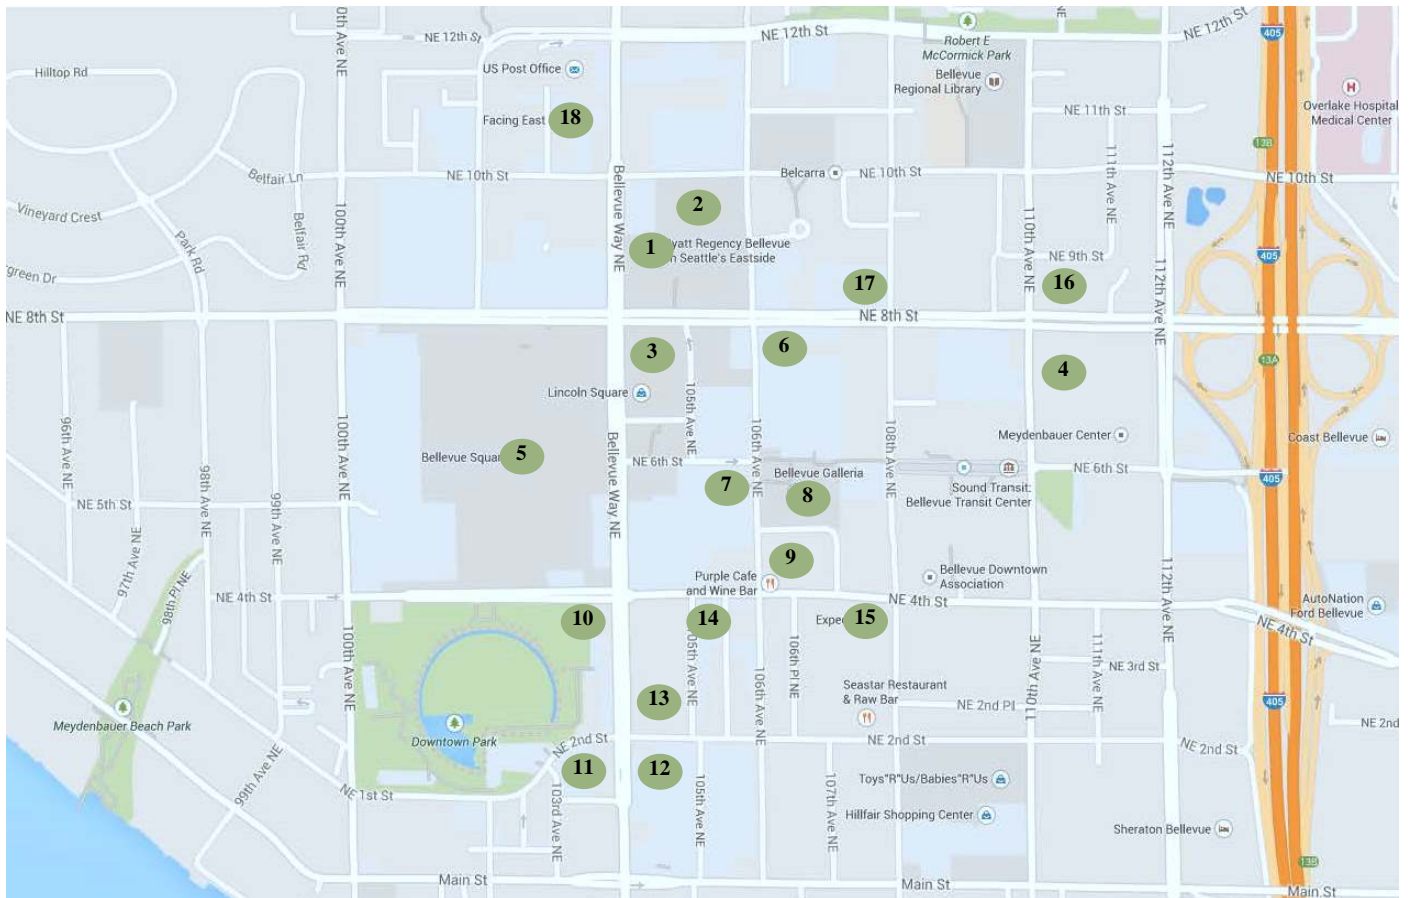

## HOTEL AREA ATTRACTIONS - DINING

**1 HYATT REGENCY BELLEVUE**  
900 BELLEVUE WAY NE

- 2 BELLEVUE PLACE**  
DANIEL'S BROILER  
EQUES  
JOEY BELLEVUE  
NEEDS DELI | MERCHANTILE  
SUITE RESTAURANT/LOUNGE  
TULLY'S COFFEE  
ZEN EXPRESS

- 3 LINCOLN SQUARE**  
CYPRESS LOUNGE & WINE BAR  
DIN TAI FUNG  
EARLS KITCHEN & BAR  
LUCKY STRIKE LANES & POWER PLAY  
MAGGIANO'S LITTLE ITALY  
McCORMICK & SCHMICK'S  
PADDY COYNE'S IRISH PUB  
PALOMINO RUSTICO  
PARLOR BILLIARDS & LOUNGE  
PEARL BAR & DINING  
TULLY'S COFFEE

- 6 TOPOLINO'S PIZZA**  
**7 CALIFORNIA PIZZA KITCHEN**  
**8 ROCK BOTTOM RESTAURANT & BREWERY**  
**9 LOT NO. 3**  
PURPLE CAFÉ & WINE BAR  
POTBELLY SANDWICH SHOP  
**10 MOD PIZZA**  
**11 MEDITERRANEAN KITCHEN**  
HOKKAIDO RAMEN YUNTOUKA  
**12 GARLIC CRUSH**  
**13 SUSHI MARU**  
**14 CHIPOTLE MEXICAN GRILL**  
**15 CAFFE LADRO**  
**16 KOBE RESTAURANT**  
SUBWAY  
**17 WHAT THE PHO**  
**18 BOILING POINT**  
FACING EAST

- 1 HYATT REGENCY BELLEVUE**  
900 BELLEVUE WAY NE
- 2 LINCOLN SQUARE**  
SHOPPING MALL  
LUCKY STRIKE LANES & POWER PLAY  
PARLOR BILLIARDS & LOUNGE  
LINCOLN SQUARE CINEMAS IMAX
- 3 BELLEVUE ARTS MUSEUM**
- 4 BELLEVUE SQUARE SHOPPING MALL**
- 5 BELLEVUE DOWNTOWN PARK**
- 6 MEYDENBAUER BEACH PARK**
- 7 THE SHOPS AT THE BRAVERN**